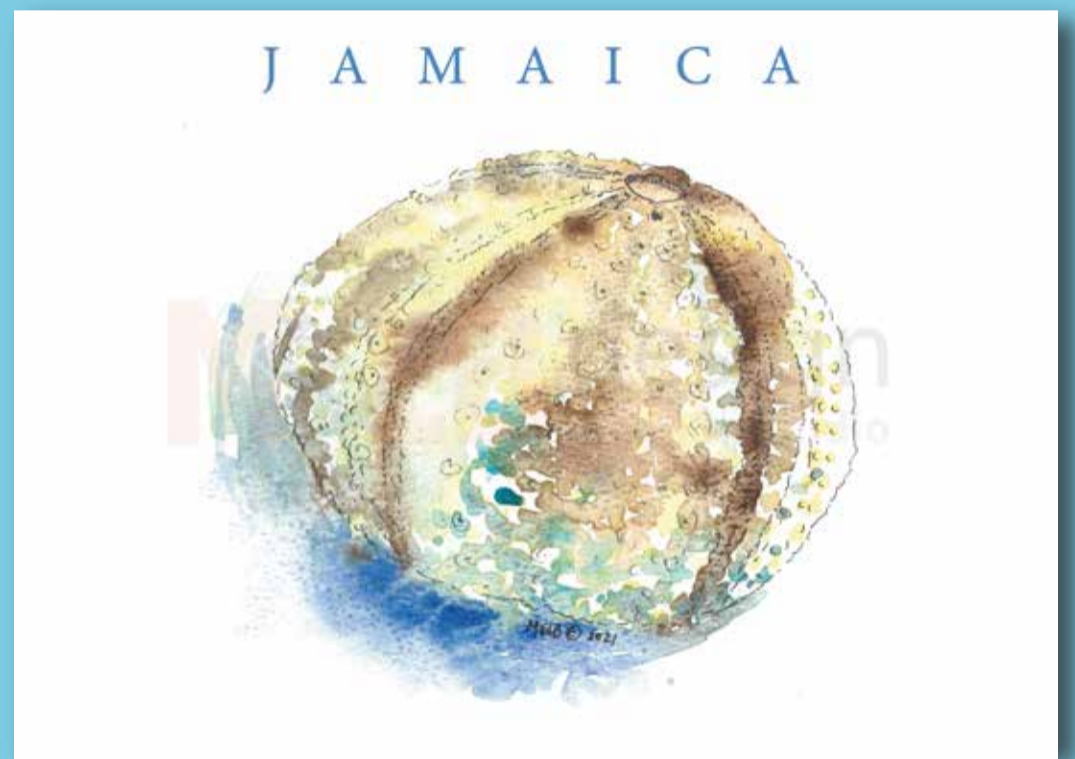

Retail Price: USD \$4.30 | JMD \$650.00

Dimensions: 5" X 7" (folded)

* Please note prices do not include shipping/delivery cost(s)

Code: Lightfoot Crab

Code: Mandarin Fish

Code: Fighter Fish

Code: Lion Fish

Code: Stingray

Code: Spineless Sea Urchin

Code: Red Legged Honey Creeper

Code: Honey Bee

Code: Alstroemeria Flower

Code: Blue Passion Flower

Code: Flame Lily

Code: Rembrandt Tulip