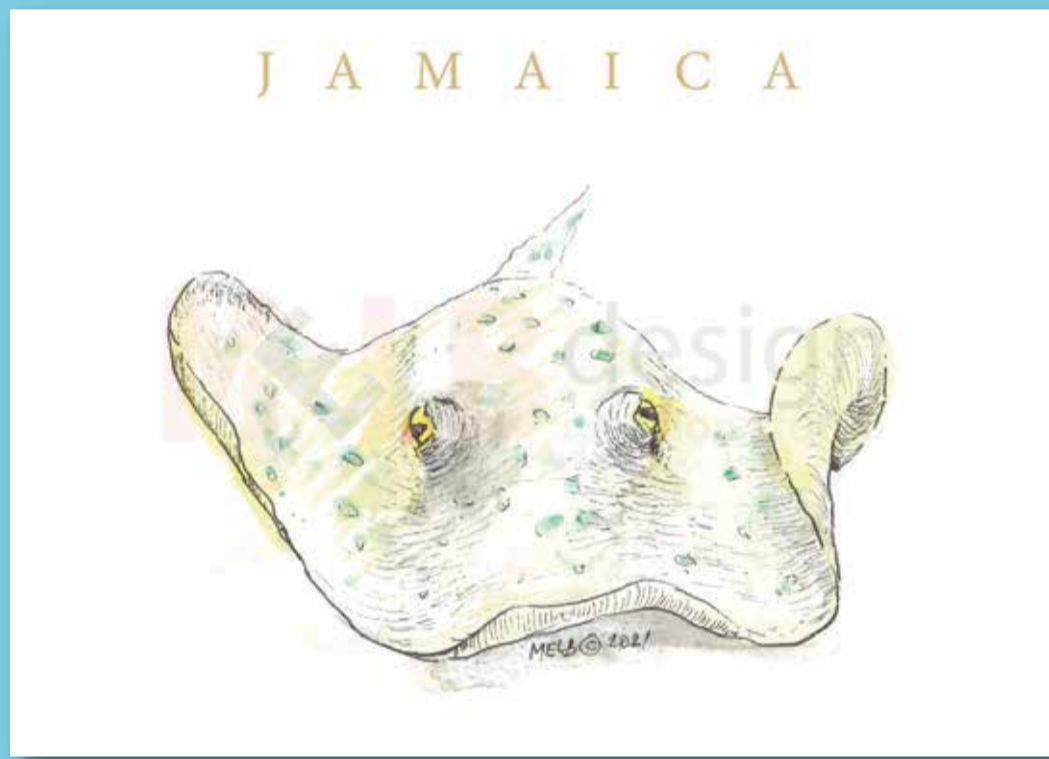

Retail Price: USD \$4.30 | JMD \$650.00

Dimensions: 5" X 7" (folded)

* Please note prices do not include shipping/delivery cost(s)

Code: Lightfoot Crab

Code: Mandarin Fish

Code: Fighter Fish

Code: Lion Fish

Code: Stingray

Code: Spineless Sea Urchin

Code: Red Legged Honey Creeper

Code: Honey Bee

Code: Alstroemeria Flower

Code: Blue Passion Flower

Code: Flame Lily

Code: Rembrandt Tulip