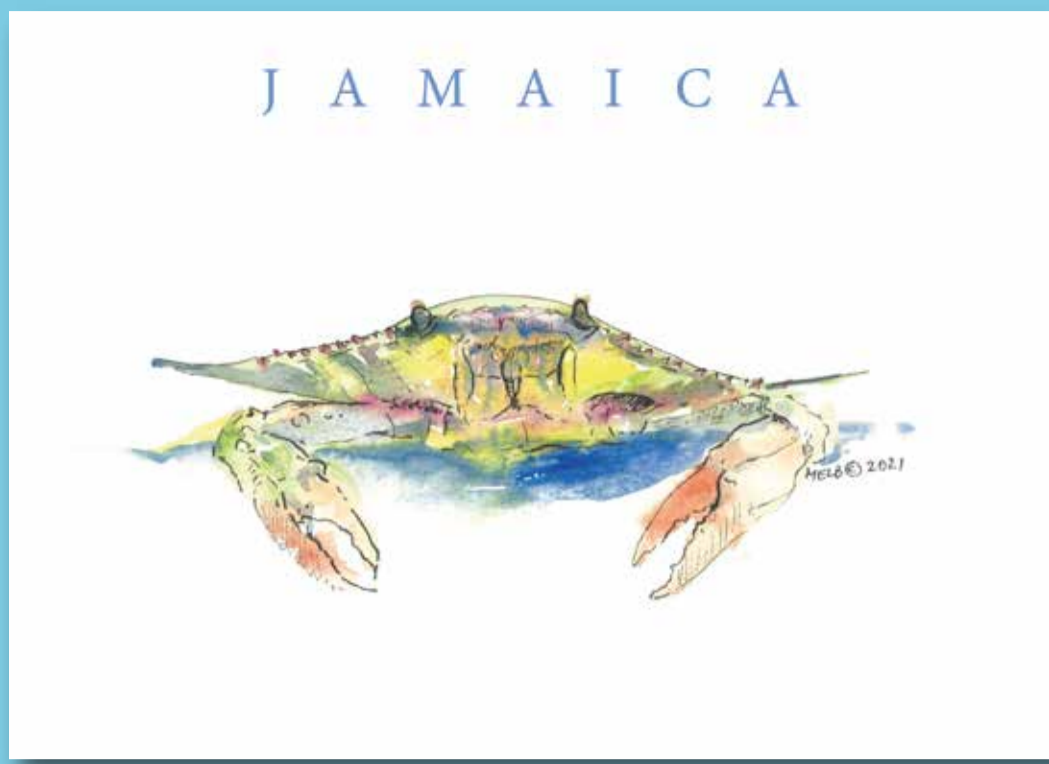

The 'SEE LIFE' greeting cards (series) capture the beauty of the natural world - Jamaica and beyond!

Wholesale Price: USD \$3.60 | JMD \$550.00 (minimum order 10 units)
 USD \$3.50 | JMD \$533.00 (minimum order 50 units)

Retail Price: USD \$4.30 | JMD \$650.00

Dimensions: 5" X 7" (folded)

* Please note prices do not include shipping/delivery cost(s)

Code: Lightfoot Crab

Code: Mandarin Fish

Code: Fighter Fish

Code: Lion Fish